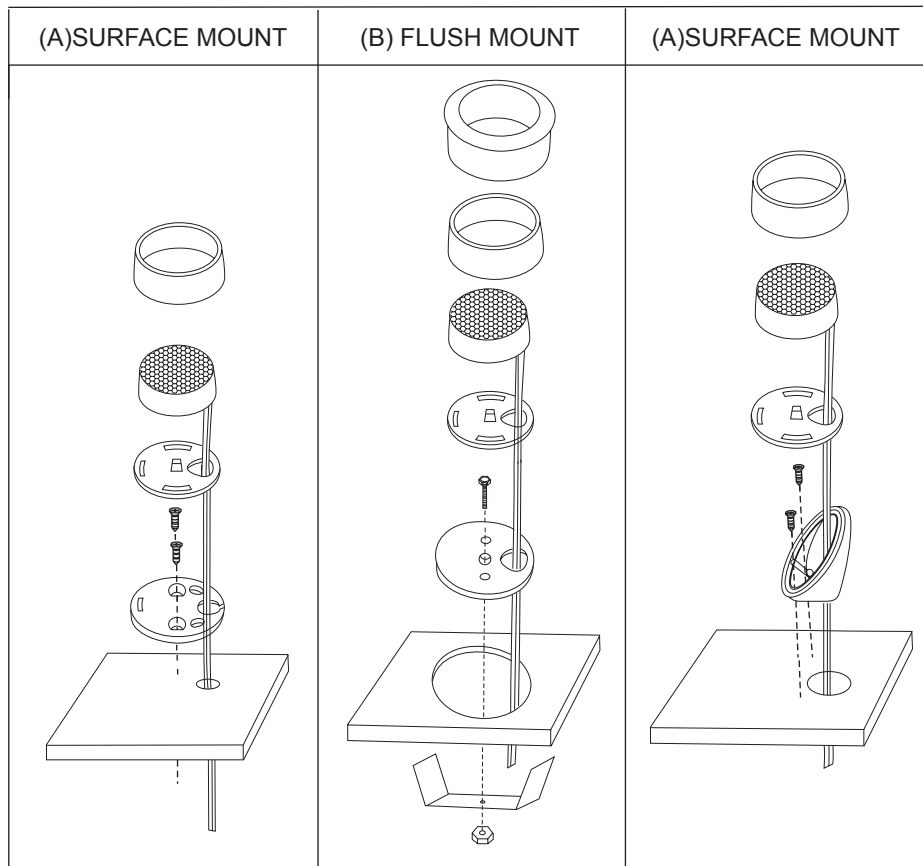

# QR 65K

## 6.5" Component Kits

### **INSTALLATION INSTRUCTIONS**

The tweeter can be mounted in 3 different directions:

# TEMPLATE

FOR 6.5" SPEAKER