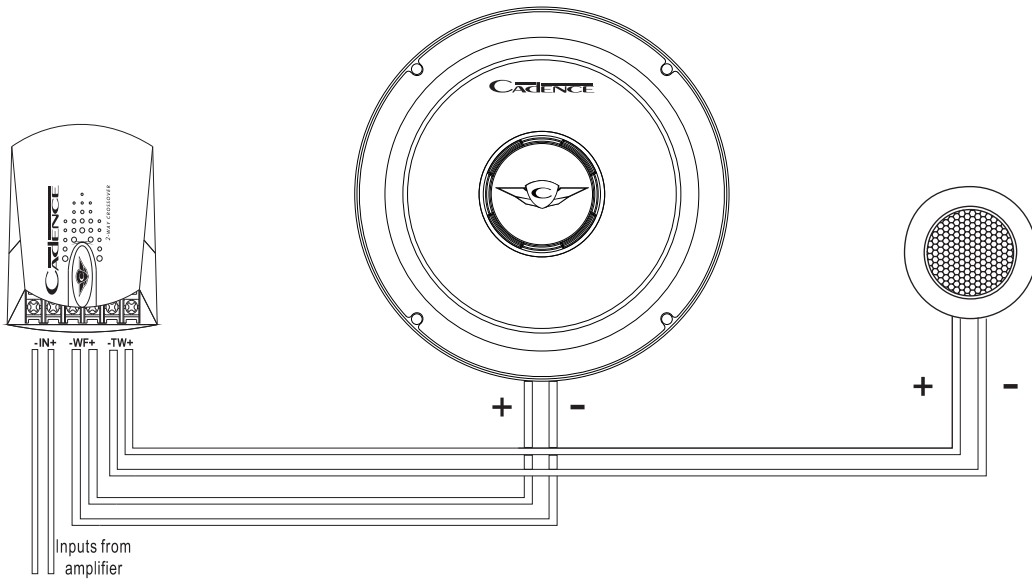

# QR 65K

## 6.5" Component Kits

### **INSTALLATION INSTRUCTIONS**

The tweeter can be mounted in 3 different directions:

# TEMPLATE

FOR 6.5" SPEAKER