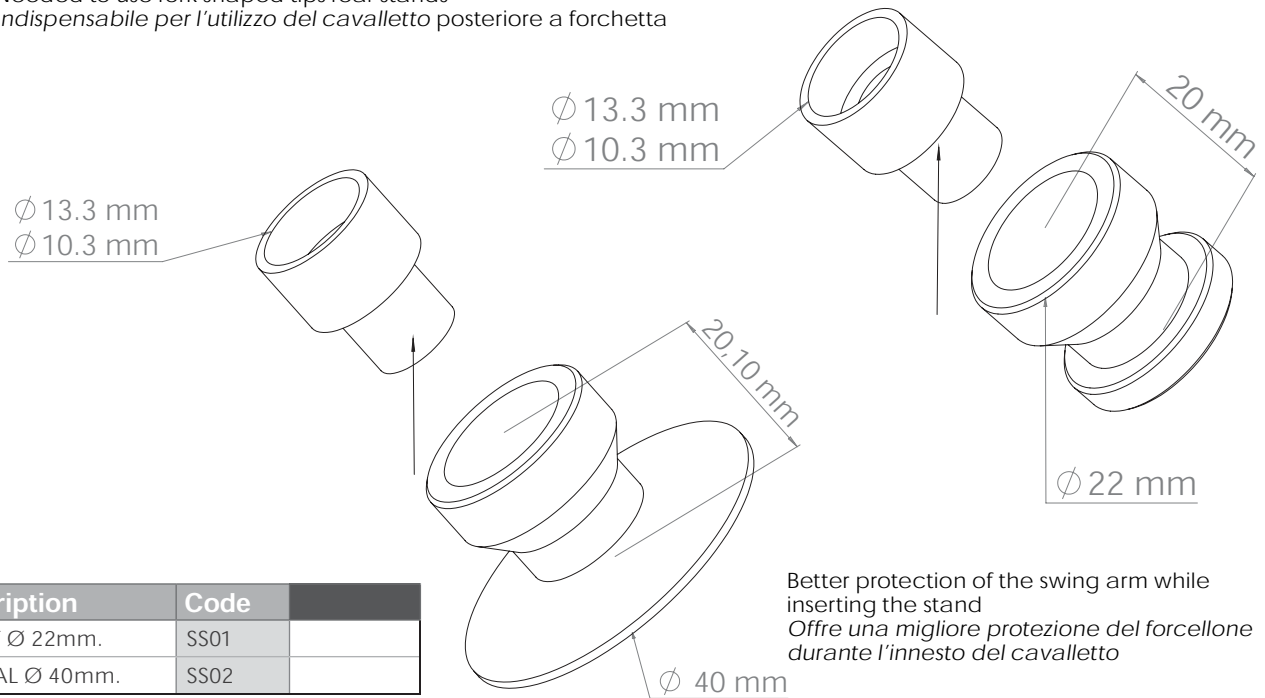

STAND SUPPORTS SUPPORTI CAVALLETTO

Needed to use fork shaped tips rear stands
 Indispensabile per l'utilizzo del cavalletto posteriore a forchetta

Description	Code	
STREET Ø 22mm.	SS01	
SPECIAL Ø 40mm.	SS02	

Mounting kit sold separately / Kit attacchi venduti separatamente

Bike Model	Year	Code	
APRILIA			
all	all	SSA01	
BMW			
S 1000 RR / HP4	09-14	SSA19	
DUCATI			
749 / 999	04-08	SSA02	
HONDA			
ALL	all	SSA02	
CBR 600 RR	07-14	SSA16	
CB1000 R	08-14	NOT AVAILABLE	
YAMAHA			
all	all	SSA01	
T - MAX	12-14	ALY04	*
TRIUMPH			
Daytona 675 / R	10-15	SSA02	
Street Triple / R	10-15	SSA02	
UNIVERSAL			
bolts Ø 6mm.		SSA01	
bolts Ø 8mm.		SSA02	
bolts Ø 10mm		SSA04	